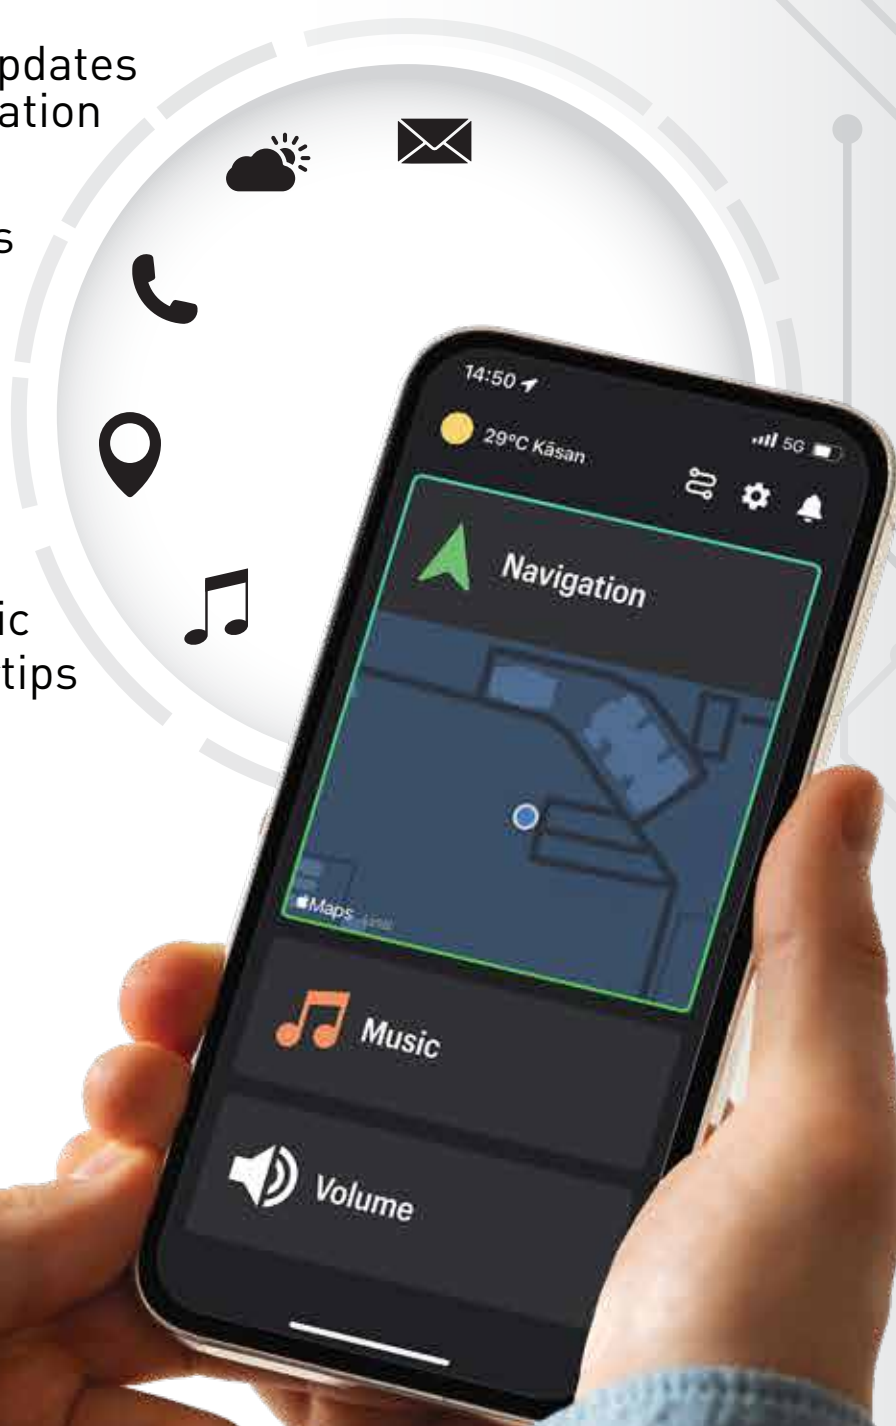

## ***TFT Screen Display***

The 10.67cm (4.2") TFT display offers a top-tier meter with exceptional visibility in both day and night. It provides clear visuals from various angles, ensuring high image quality. The screen also comes with three adjustable brightness levels for optimal viewing.

# Honda RoadSync

The Honda RoadSync App connects your smartphone to your Activa 125 via Bluetooth, allowing you to use key functions like navigation, calls, texts, and music without disrupting your ride.

Manage messages  
via voice commands

Get real-time weather updates  
for any location

Make or manage calls  
right from your Activa

Reach anywhere via  
turn-by-turn navigation

Control music  
on your fingertips